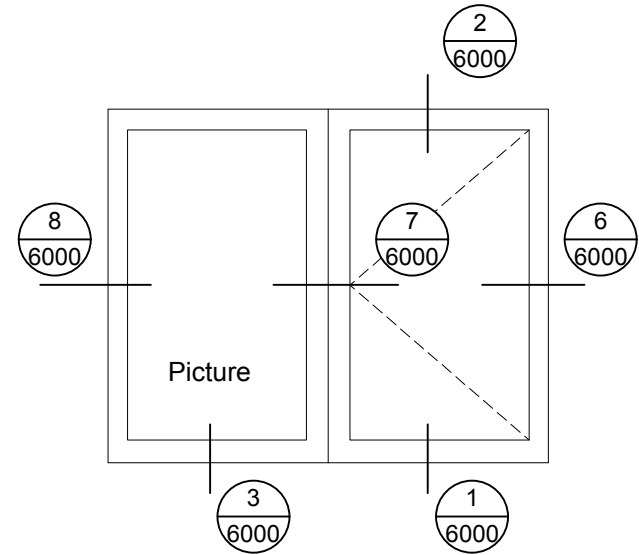

6000 SERIES ALUMINUM CASEMENT WINDOWS