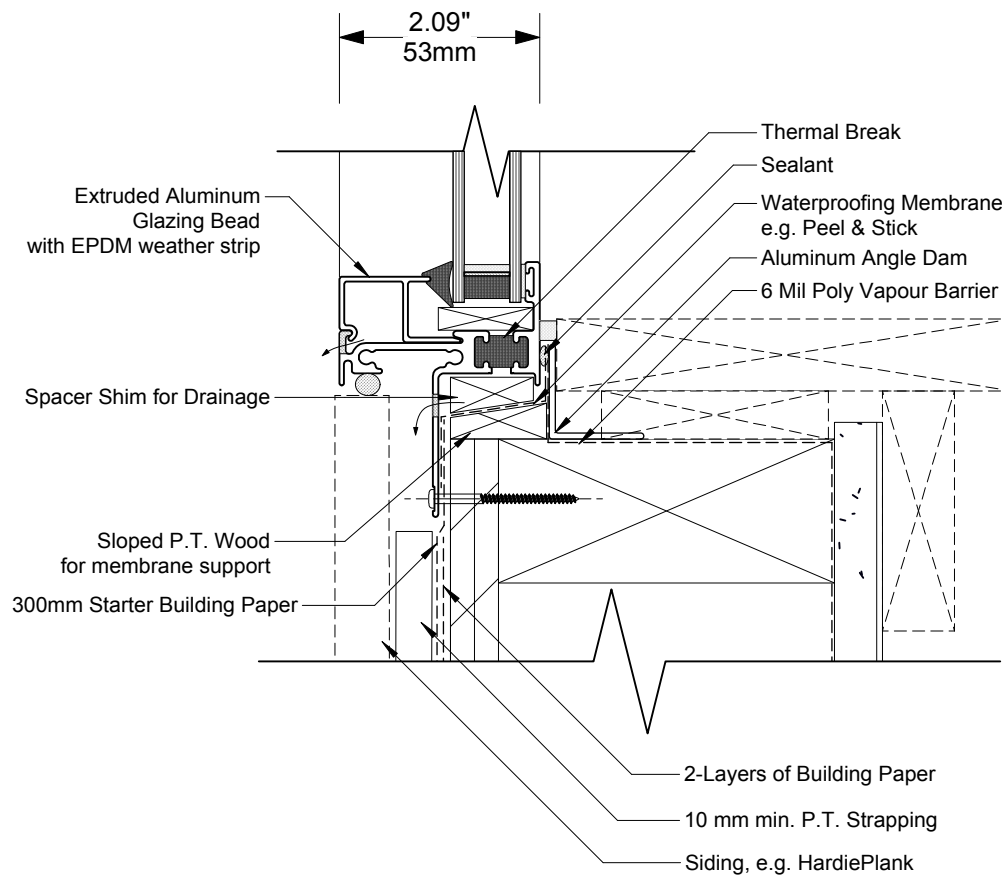

6000 SERIES ALUMINUM CASEMENT WINDOWS

note:
accepted rainscreen details per BC.B.C

Modern . Great Taste in Windows
P. 604.485.2451 . www.modern.ca