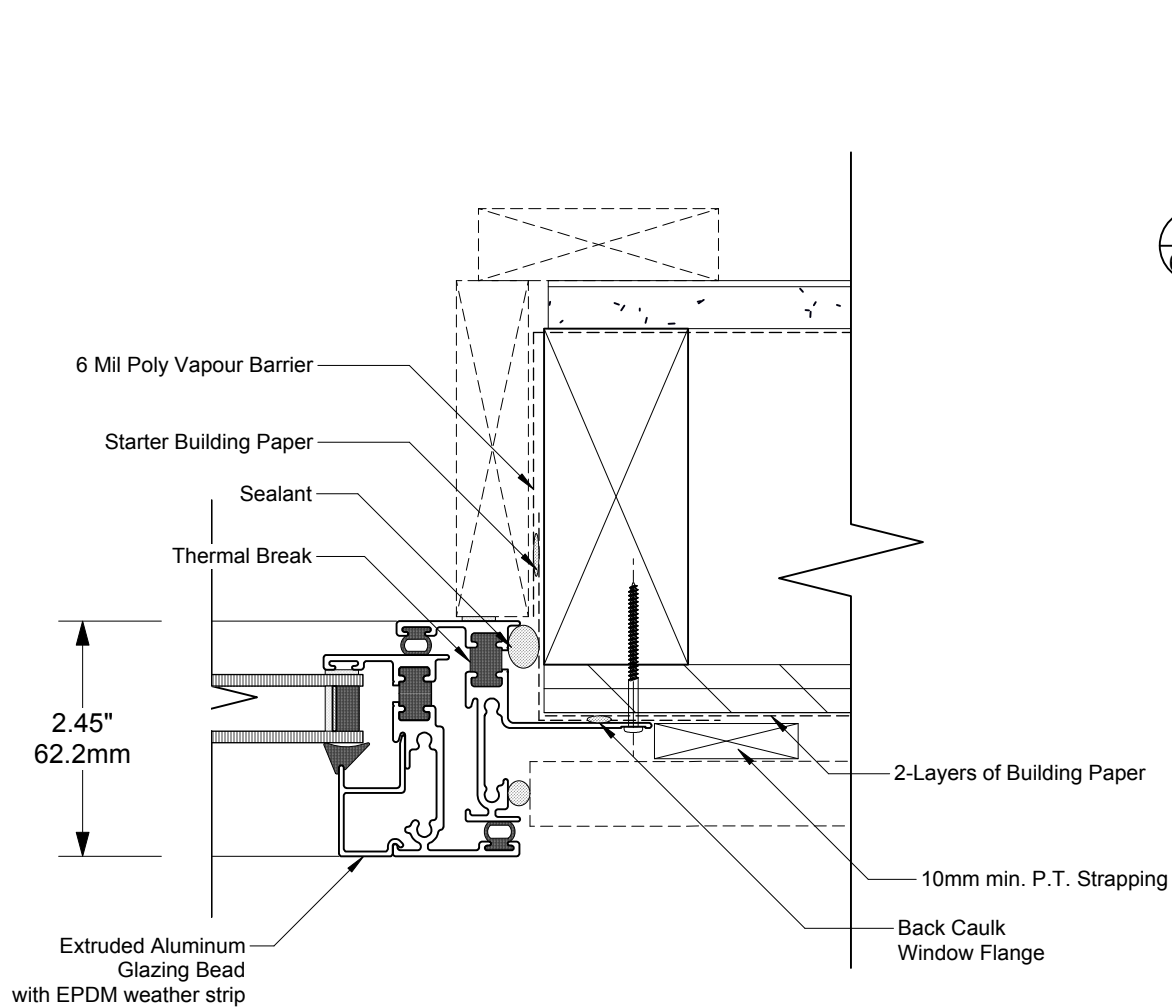

Modern . Great Taste in Windows
P. 604.485.2451 . www.modern.ca

5 Awning Head Detail
Scale: 1:2

6000 SERIES ALUMINUM CASEMENT WINDOWS

note:
accepted rainscreen details per BC.B.C

Modern . Great Taste in Windows
P. 604.485.2451 . www.modern.ca