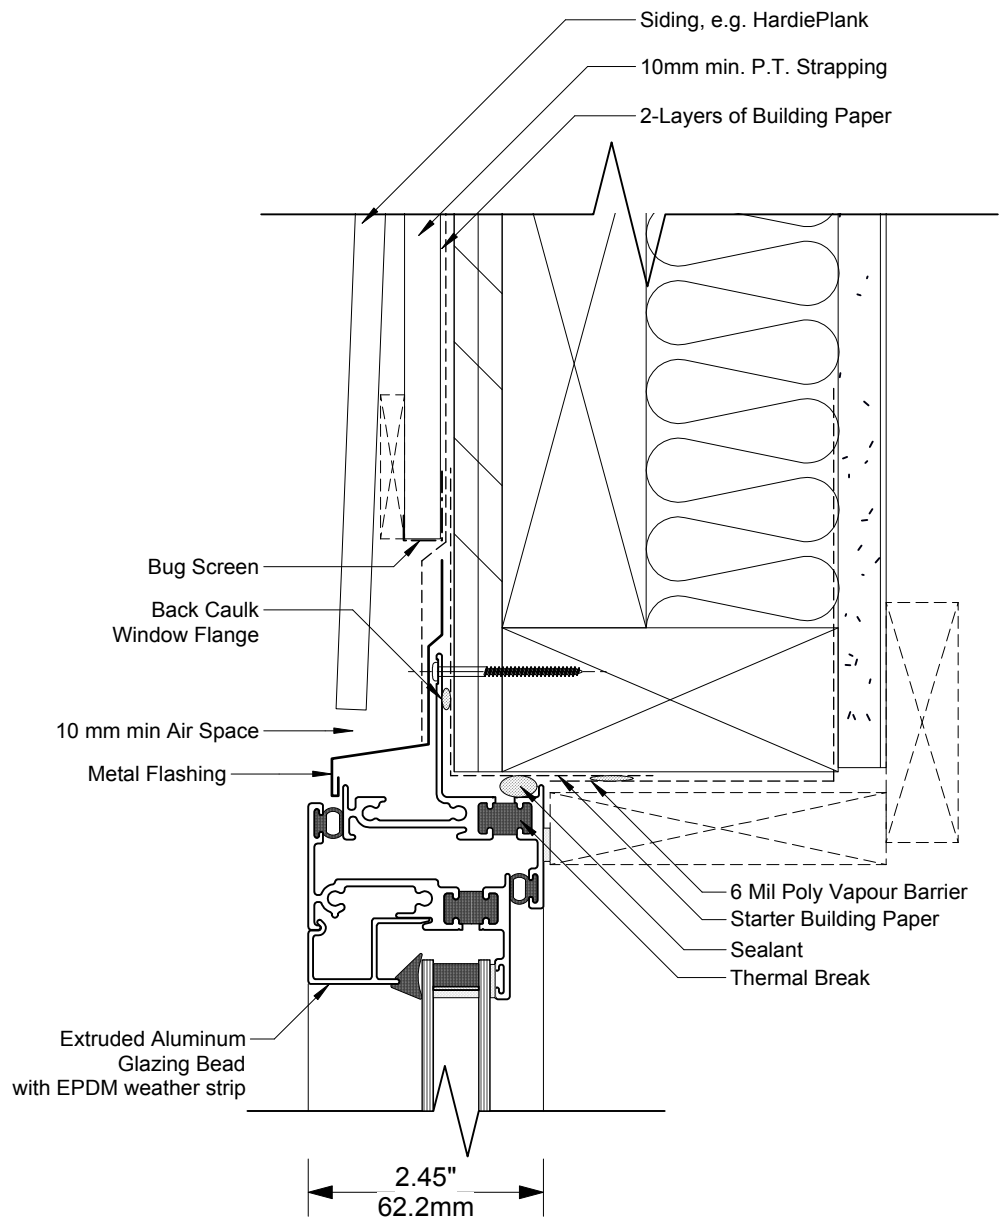

1 Casement Sill Detail
Scale: 1:2

6000 SERIES ALUMINUM CASEMENT WINDOWS

note:
accepted rainscreen details per BC.B.C

Modern . Great Taste in Windows
P. 604.485.2451 . www.modern.ca

2 Casement Head Detail
Scale: 1:2