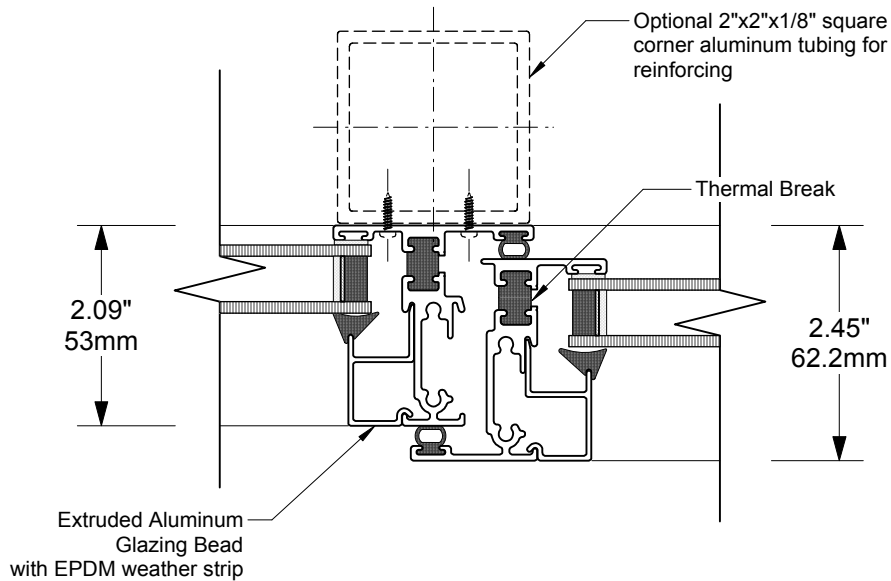

6 Casement Jamb Detail
Scale: 1:2

7 Mullion Detail
Scale: 1:2