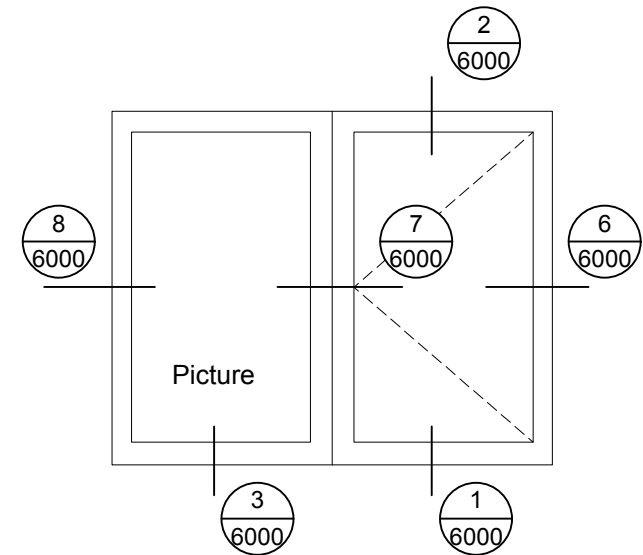

6000 SERIES ALUMINUM CASEMENT WINDOWS

note:
accepted rainscreen details per BC.B.C