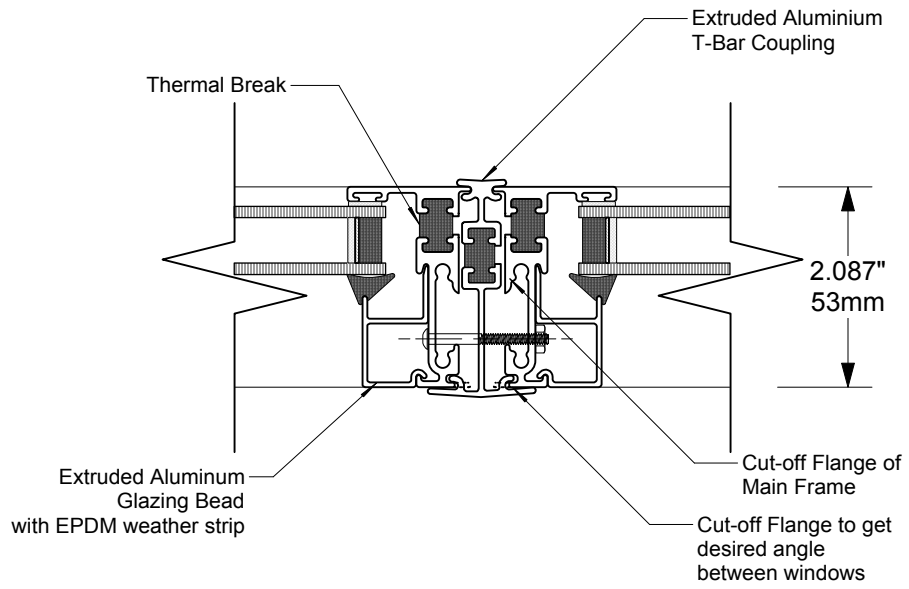

Modern . Great Taste in Windows

P. 604.485.2451 . www.modern.ca

9 T-Bar Coupling Detail
Scale: 1:2

*T-Bar Coupling only structurally required to link larger windows

6000 SERIES ALUMINUM CASEMENT WINDOWS

note:
accepted rainscreen details per BC.B.C