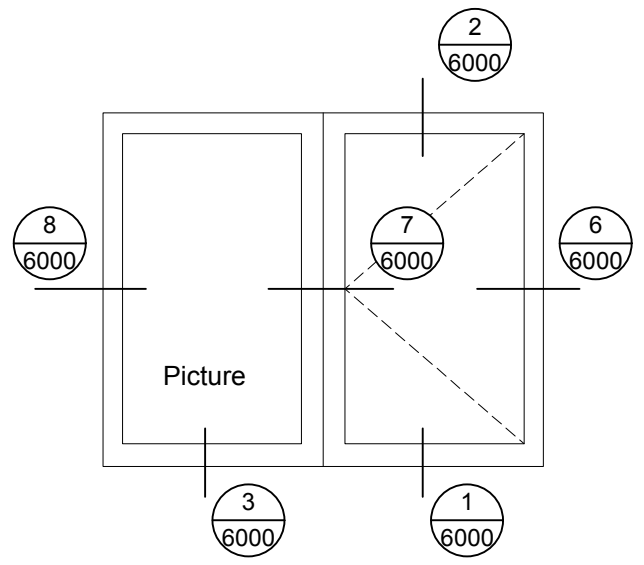

1 Casement Sill Detail
Scale: 1:2

6000 SERIES ALUMINUM CASEMENT WINDOWS

note:
accepted rainscreen details per BC.B.C

Modern . Great Taste in Windows
P. 604.485.2451 . www.modern.ca

2 Casement Head Detail
Scale: 1:2