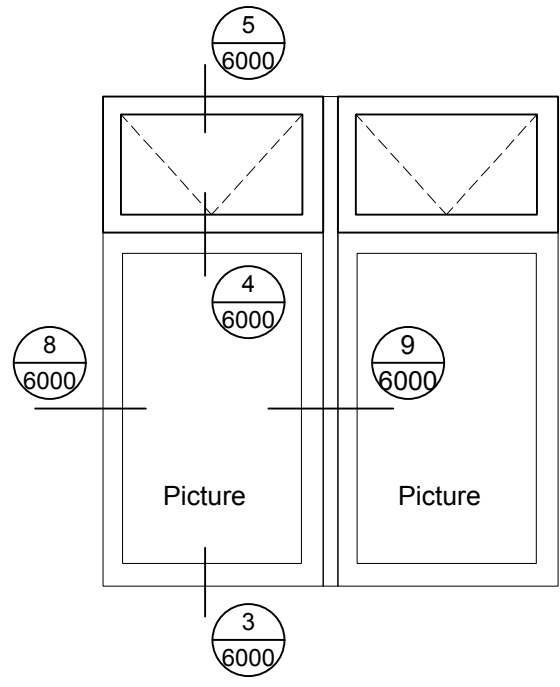

Modern . Great Taste in Windows

P. 604.485.2451 . www.modern.ca

9 T-Bar Coupling Detail
Scale: 1:2

*T-Bar Coupling only structurally required to link larger windows

6000 SERIES ALUMINUM CASEMENT WINDOWS

note:
accepted rainscreen details per BC.B.C