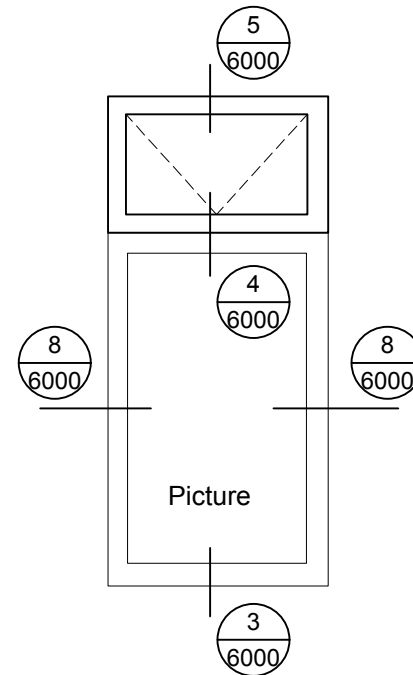

6000 SERIES ALUMINUM CASEMENT WINDOWS

note:
accepted rainscreen details per BC.B.C