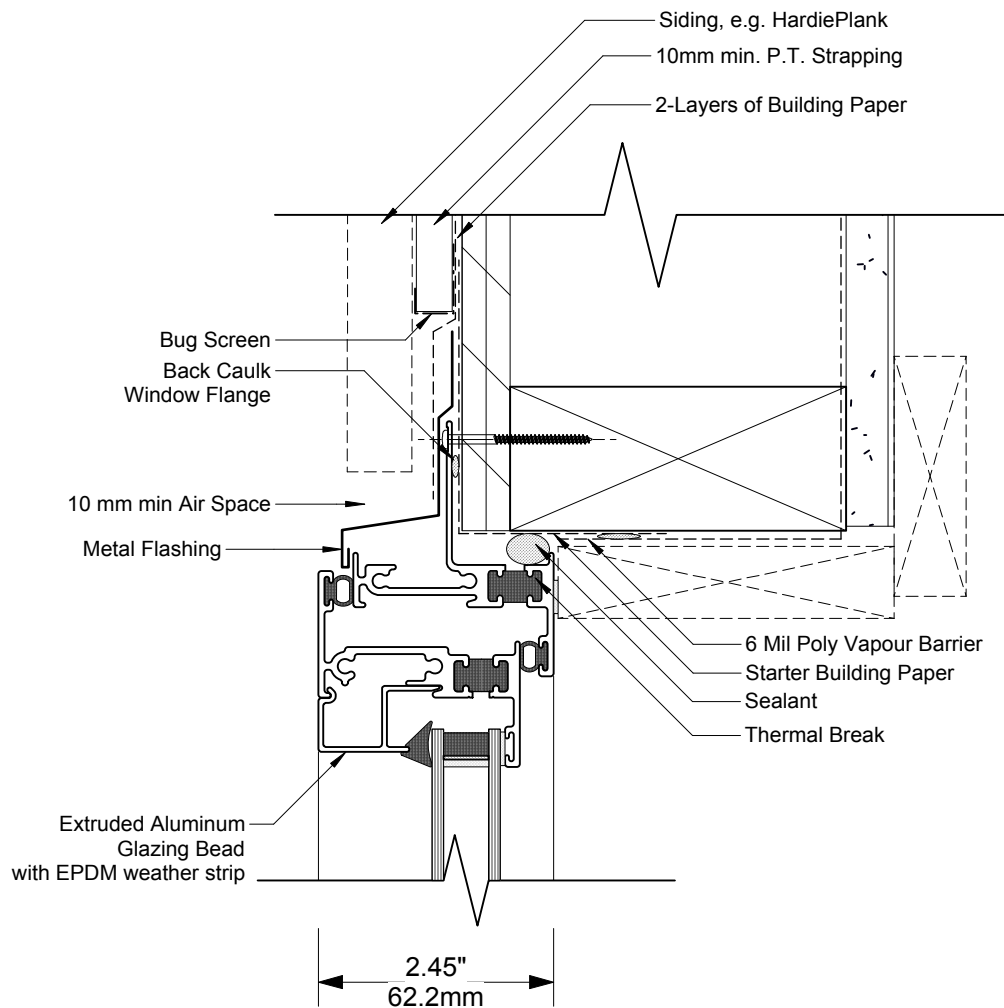

Modern . Great Taste in Windows
P. 604.485.2451 . www.modern.ca

5 Awning Head Detail
Scale: 1:2

6000 SERIES ALUMINUM CASEMENT WINDOWS

note:
accepted rainscreen details per BC.B.C

Modern . Great Taste in Windows
P. 604.485.2451 . www.modern.ca