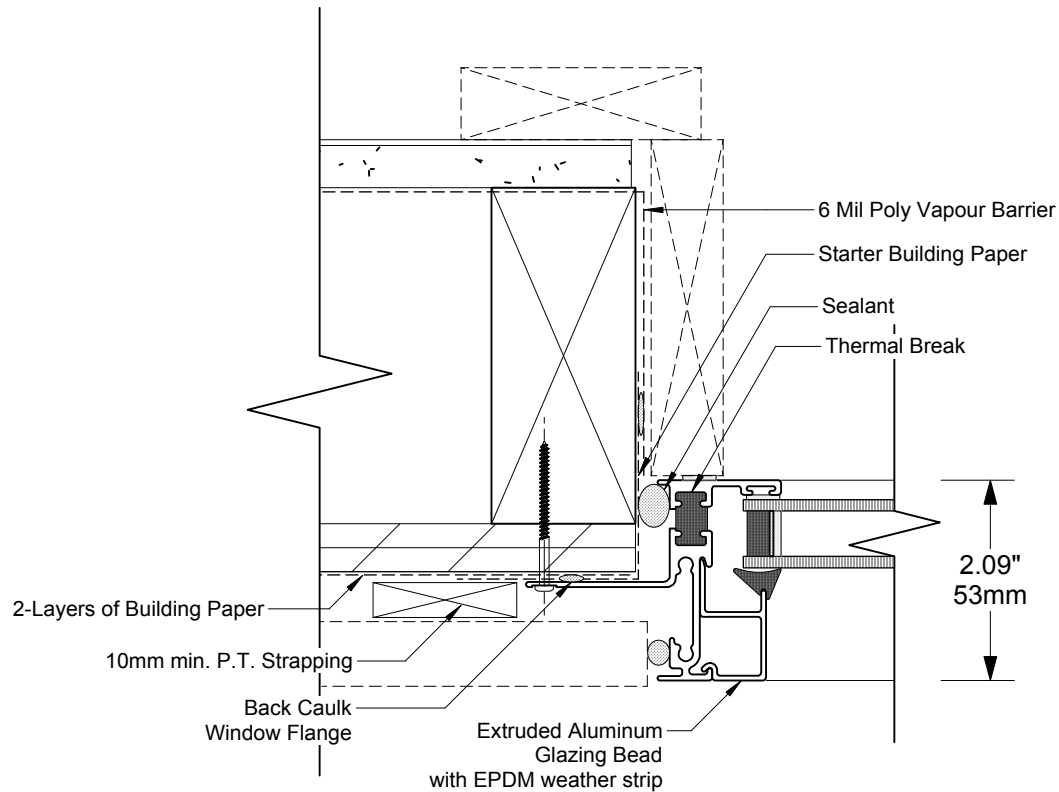

8 Picture Jamb Detail
Scale: 1:2