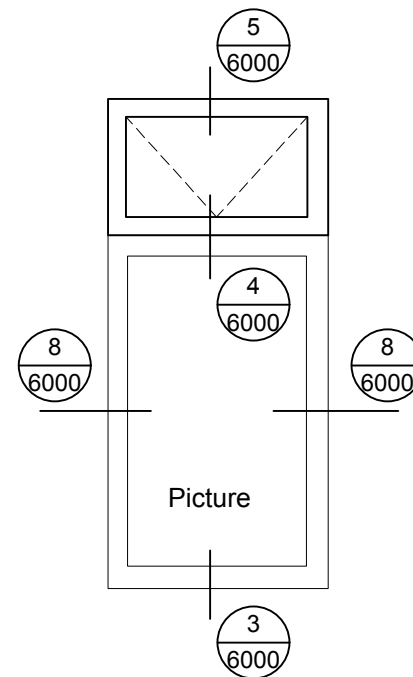

Modern . Great Taste in Windows
P. 604.485.2451 . www.modern.ca

5 Awning Head Detail
Scale: 1:2

6000 SERIES ALUMINUM CASEMENT WINDOWS

note:
accepted rainscreen details per BC.B.C

Modern . Great Taste in Windows
P. 604.485.2451 . www.modern.ca