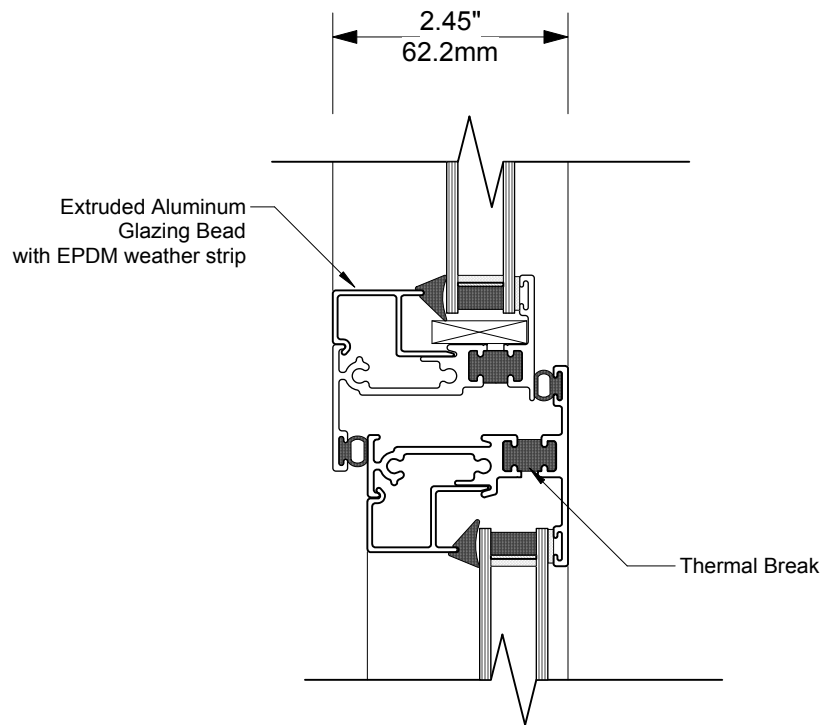

3 **Picture Sill Detail**
Scale: 1:2

4 Transom Detail
Scale: 1:2