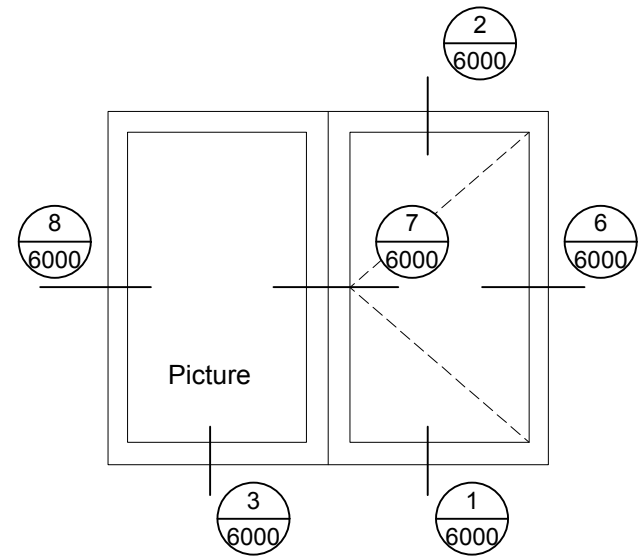

6000 SERIES ALUMINUM CASEMENT WINDOWS

note:
accepted rainscreen details per BC.B.C

6 Casement Jamb Detail
Scale: 1:2

Modern . Great Taste in Windows
P. 604.485.2451 . www.modern.ca

7 Mullion Detail
Scale: 1:2