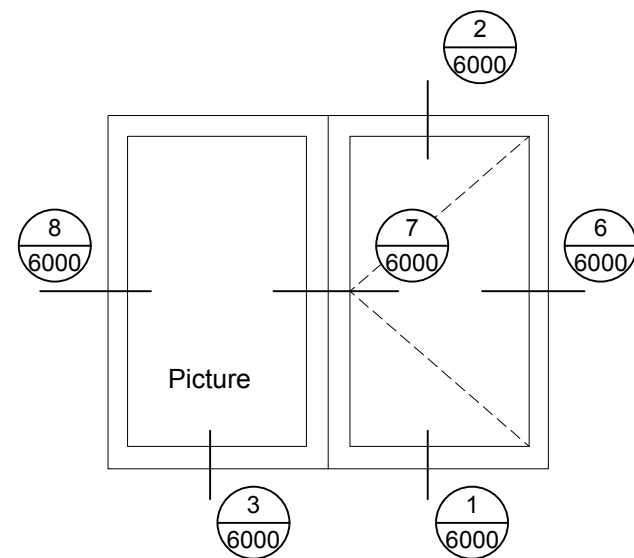

Modern . Great Taste in Windows
P. 604.485.2451 . www.modern.ca

5 Awning Head Detail
Scale: 1:2

6000 SERIES ALUMINUM CASEMENT WINDOWS

note:
accepted rainscreen details per BC.B.C

Modern . Great Taste in Windows
P. 604.485.2451 . www.modern.ca